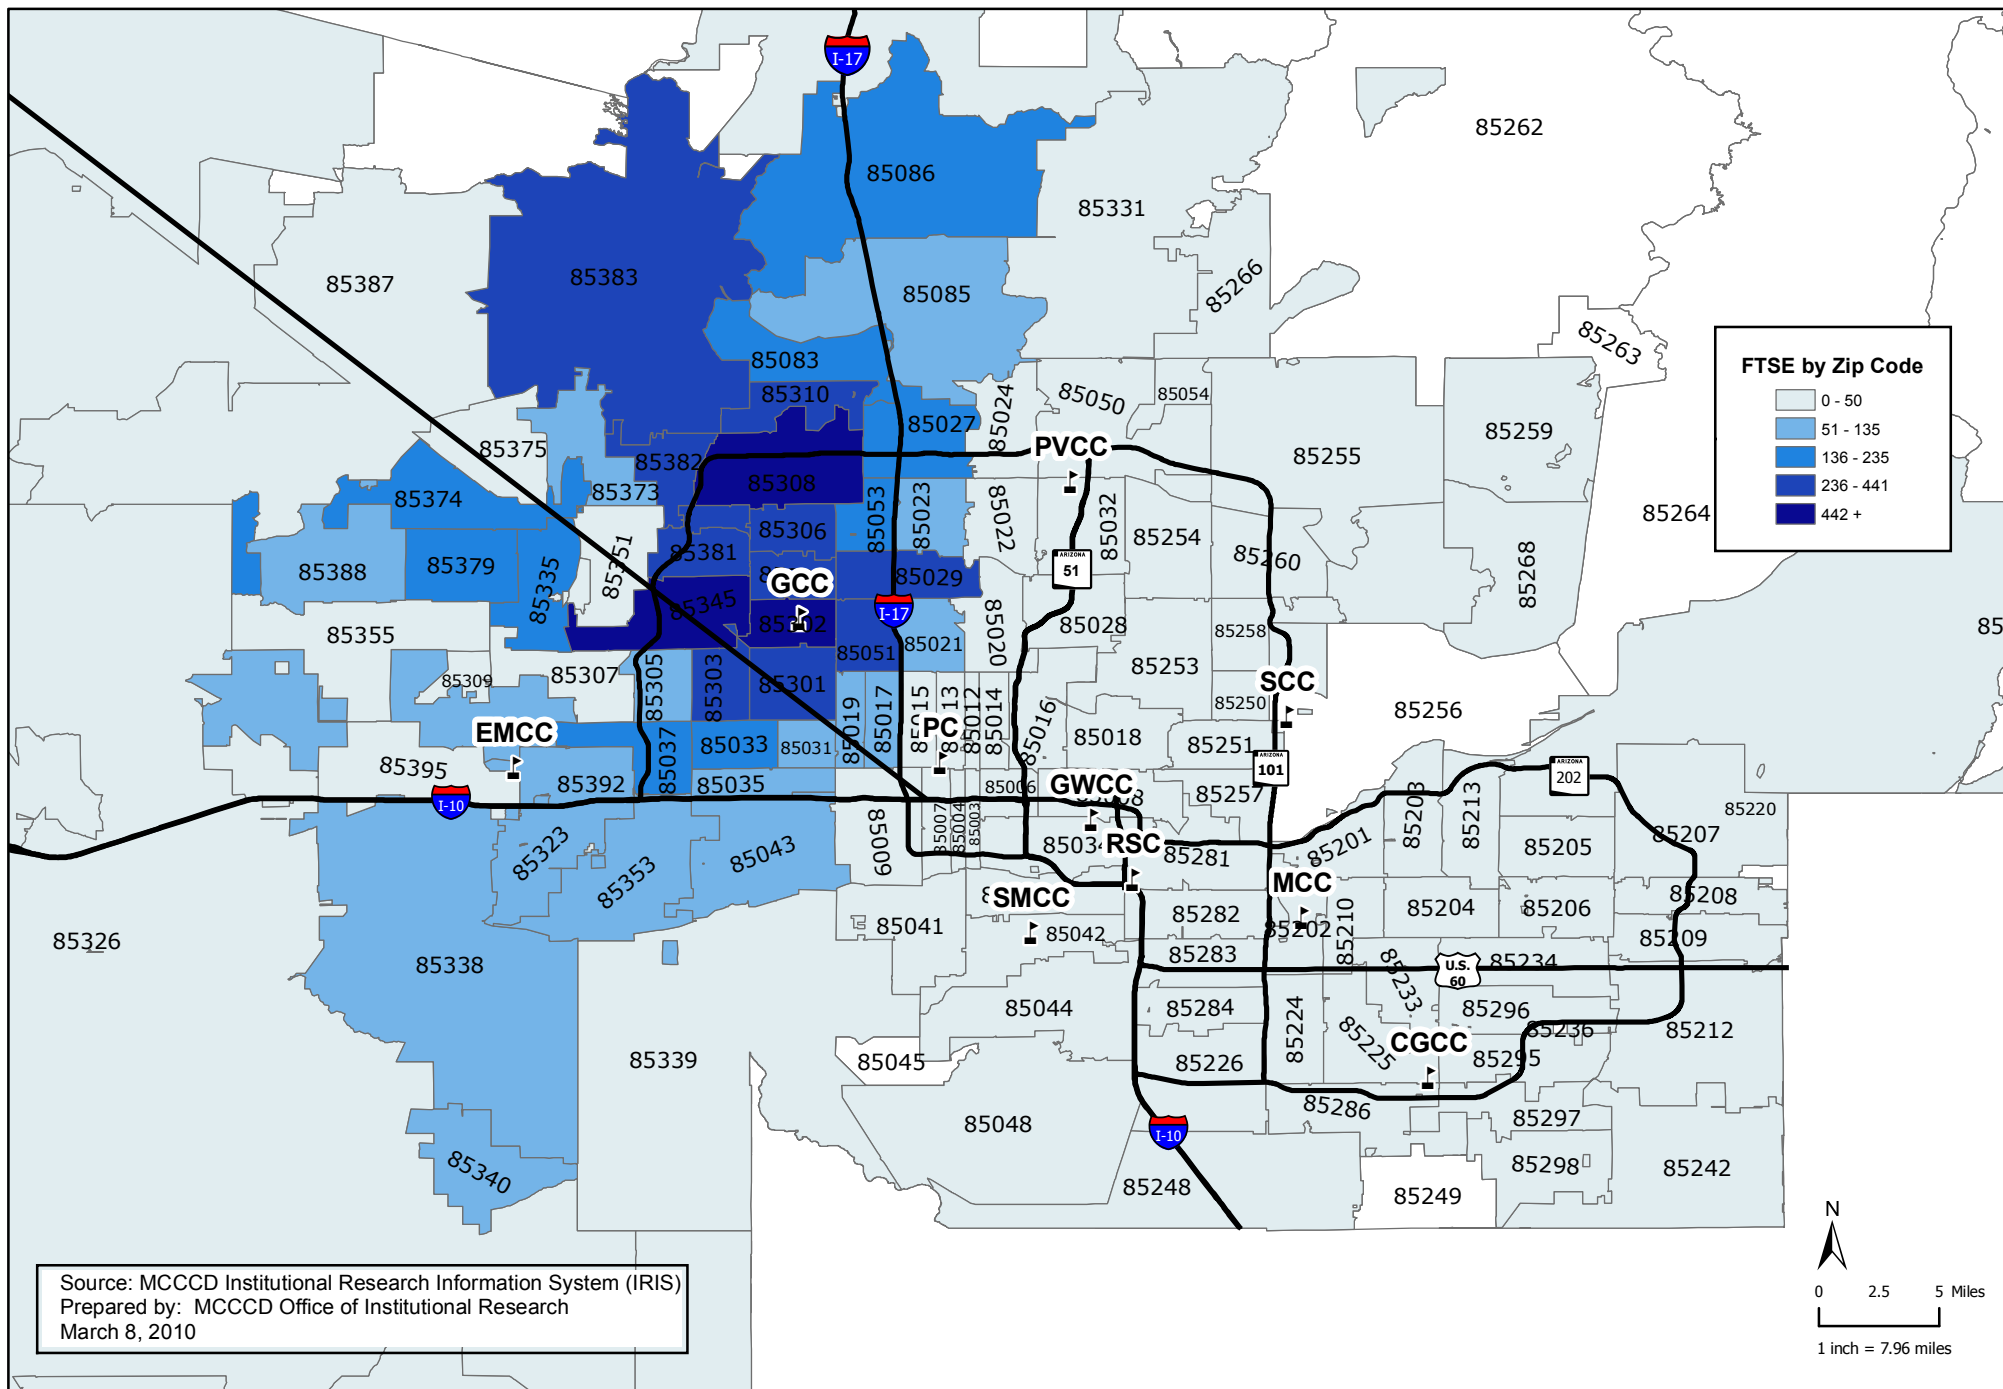

Glendale Community College Spring 2010 45th Day FTSE by Zip Code

FTSE by Zip Code

- 0 - 50
- 51 - 135
- 136 - 235
- 236 - 441
- 442 +

Source: MCCC Institutional Research Information System (IRIS)
 Prepared by: MCCC Office of Institutional Research
 March 8, 2010

N

0 2.5 5 Miles

1 inch = 7.96 miles